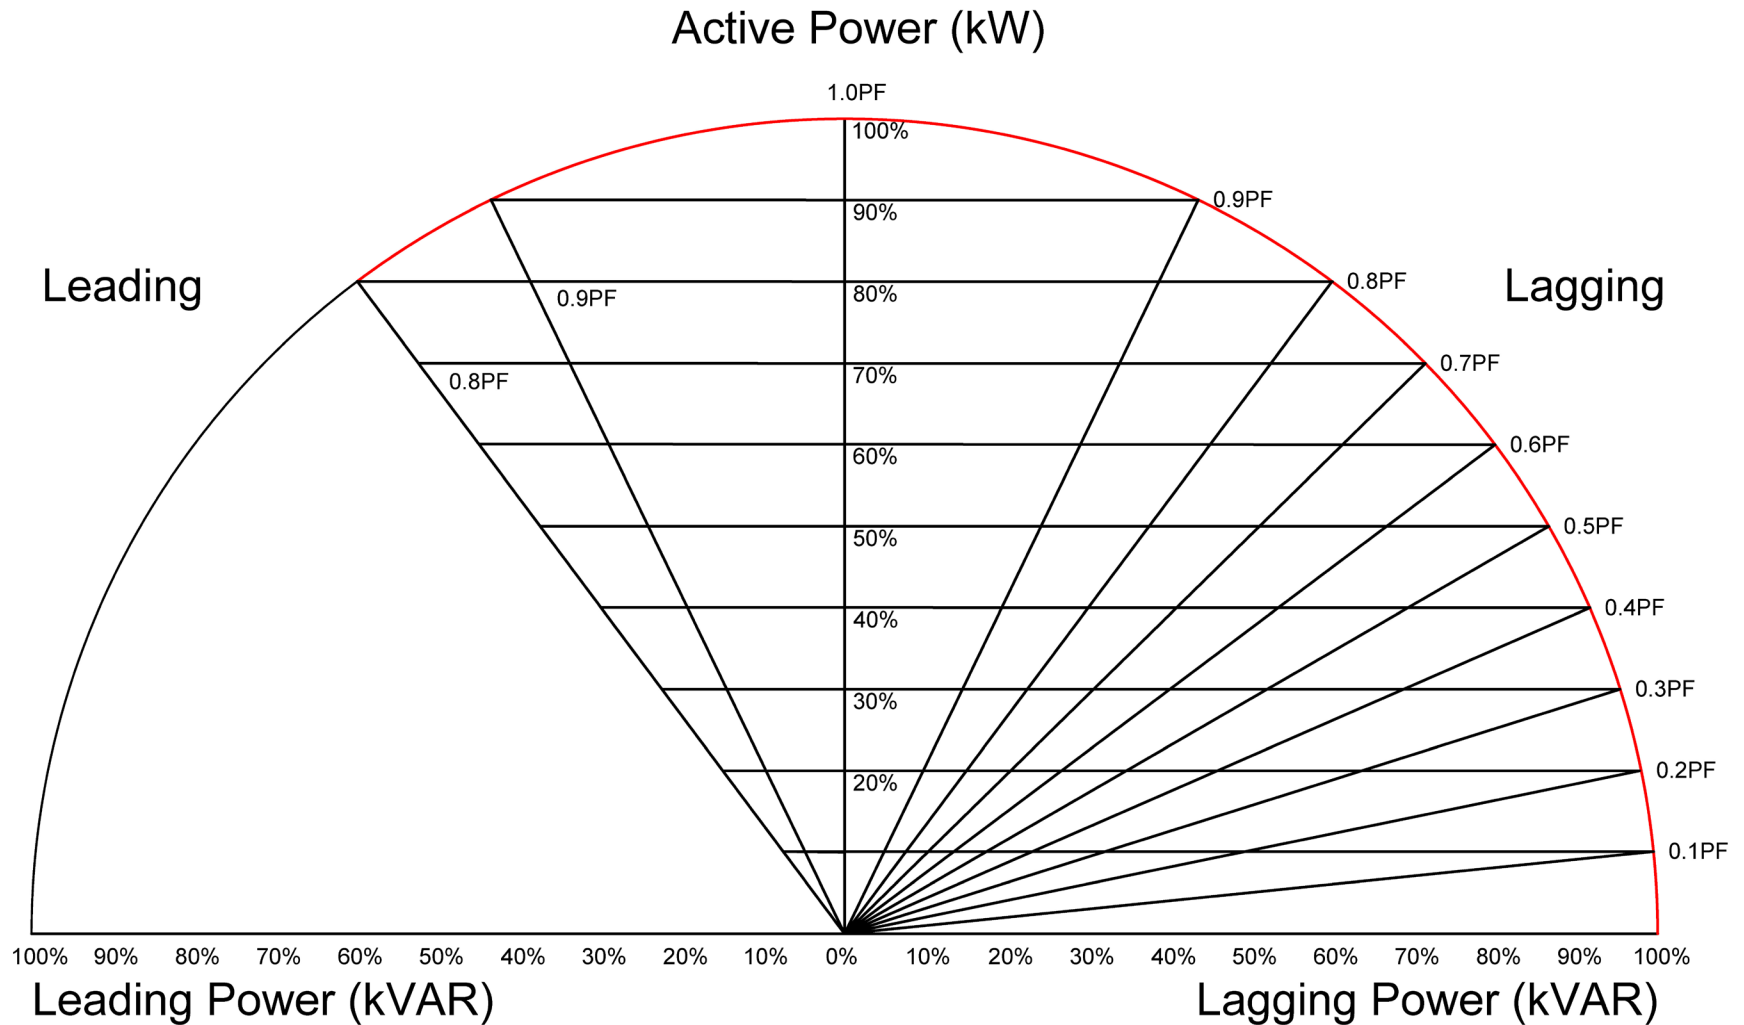

SUMMIT DERATING CURVE

MitsubishiCritical.com
CPSsales@meppi.com
800-887-7830 • 724-772-2555

SA-ENL0028 9SUMMIT
Rev 3