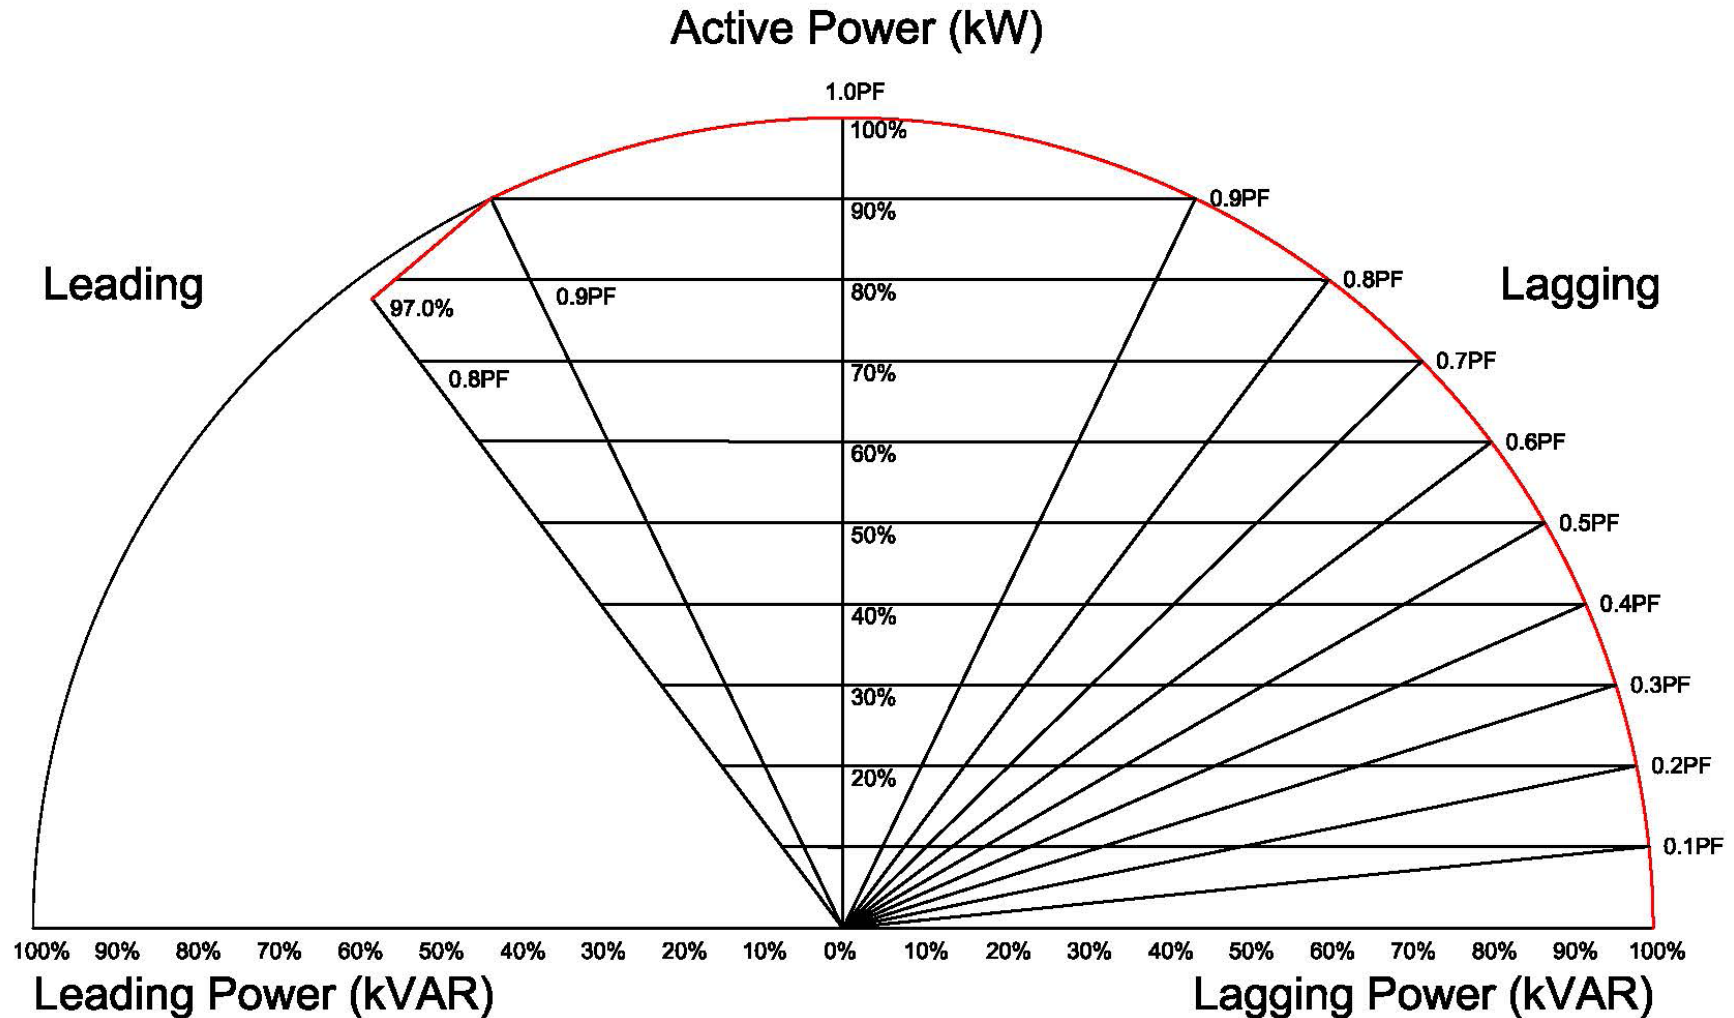

99000 DERATING CURVE

MitsubishiCritical.com
CPSsales@meppi.com
800-887-7830 • 724-772-2555

SA-ENL0062 9900D
Rev 2